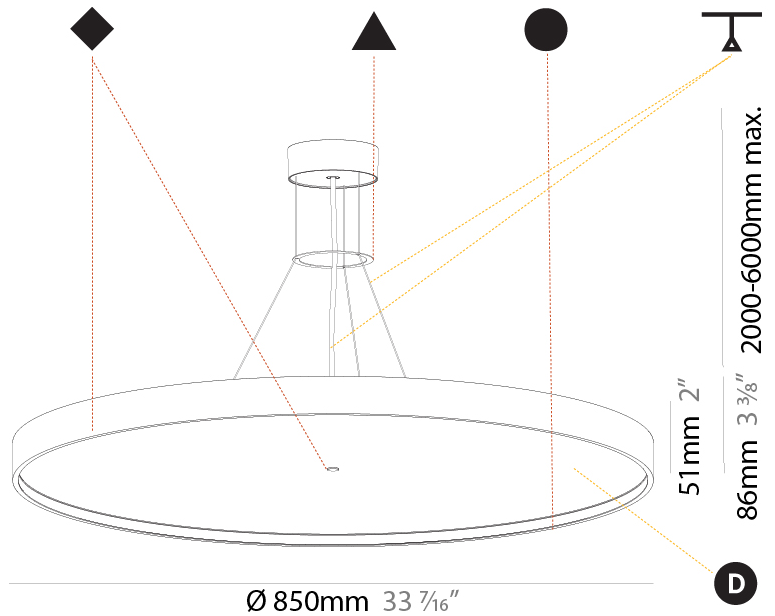

GENERAL

Series: Sign Diva
Subseries: Sign Diva Korona
Partner: Prolicht
Division: Architectural
Installation: Suspension
Product Type: Pendant
Mounting Location: Ceiling
Light Distribution: Direct

PHYSICAL

Shape: Round
Diameter (mm): 850
Diameter (in): 33 7/16"
Height (mm): 86
Height (in): 3 3/8"
Max. Overall Height (mm): 2086
Max. Overall Height (in): 82 1/8"
Weight (kg): 14.399
Weight (lbs): 31.74
Diffuser: PMMA - Opal / Micro-Prism / Sparkling Secret / Vintage Industrial
Fixture Finish: SSR / BKV / CWI / CRY / HAB / UFT / ITA / RUA / FTG / MYG / LOD / PUS / FRO / FUP / KIA / POP / BLS / SPG / MEY / GOH / CHC / COM / ABZ / JAG / OBR / MOS / ROR
Fixture Material: PMMA / Extruded Aluminum / Steel
Cable Details: 2000mm or 6000mm Transparent Cable

ELECTRICAL

Lamp Type: LED (Zhaga Standard)
Input Wattage (W): 96.8
Total Output Wattage (W): 76.8
Dimming: Tri-Mode (Non-Dimming and Phase Dimming (120Vac only) and 0-10V Dimming)
Driver Included: Yes
Driver Location: Integrated
Driver Type: Constant Current - Universal
Driver Class: Class 2
Input Voltage (V): 120 - 277
Constant Current (MA): 600

LED

Color Temperature (°K): 2700 / 3000 / 3500 / 4000
Max. Delivered Lumen (lm): 9094 / 9806 / 11385 / 11617
Nominal Lumen (lm): 10753 / 11596 / 13461 / 13736
CRI: >90 CRI
Lamp Life (hrs): 50000

OPTICAL

RATINGS AND CERTIFICATIONS

Certified By: Certified for North American Standards
IP rating: IP20