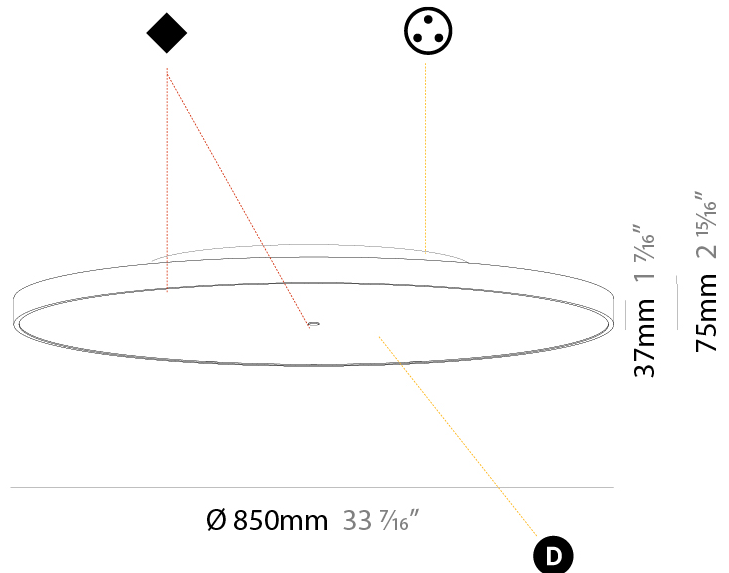

GENERAL

Series: Sign Diva
Subseries: Sign Diva
Partner: Prolicht
Division: Architectural
Installation: Surface
Product Type: Ceiling Surface
Mounting Location: Ceiling
Light Distribution: Direct / Indirect

PHYSICAL

Shape: Round
Diameter (mm): 850
Diameter (in): 33 7/16
Height (mm): 75
Height (in): 2 15/16
Weight (kg): 12.906
Weight (lbs): 28.453
Diffuser: Direct - PMMA - Opal/Micro-Prism/Sparkling Secret/Vintage Industrial with Shine Ring / Indirect - White/Yellow/Orange/Red/Blue/Green
Fixture Finish: SSR / BKV / CWI / CRY / HAB / UFT / ITA / RUA / FTG / MYG / LOD / PUS / FRO / FUP / KIA / POP / BLS / SPG / MEY / GOH / CHC / COM / ABZ / JAG / OBR / MOS / ROR
Fixture Material: PMMA / Extruded Aluminum / Steel

ELECTRICAL

Lamp Type: LED (Zhaga Standard)
Input Wattage (W): 96.8
Total Output Wattage (W): 76.8
Dimming: Tri-Mode (Non-Dimming and Phase Dimming (120Vac only) and 0-10V Dimming)
Driver Included: Yes
Driver Location: Integrated
Driver Type: Constant Current - Universal
Driver Class: Class 2
Input Voltage (V): 120 - 277
Constant Current (MA): 600

LED

Color Temperature (*K): 3000 / 3500 / 4000
Max. Delivered Lumen (lm): 11160 / 11388 / 11620
CRI: >90 CRI
Lamp Life (hrs): 50000

OPTICAL

RATINGS AND CERTIFICATIONS

Certified By: Certified for North American Standards
IP rating: IP20